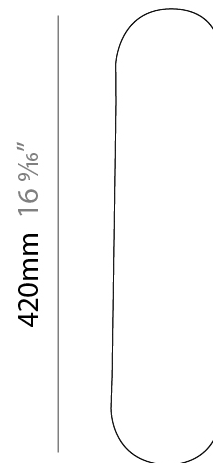

HELIOS SURFACE

D62029-

base number   Finish
Options

1. To build a product code in our configurator select the specify button on the base model # product page
2. To build a manual product code on this datasheet choose from the options listed below in blue font and add the suffix to the base model #

GENERAL

Series: Helios
Brand: Linea Zero
Division: Design
Mounting Type: Surface
Mounting Location: Ceiling
Subcategory: Ambient

PHYSICAL

Shape: Cylinder
Length (mm): 110
Length (in): 4 ⁵/₁₆
Width (mm): 90
Width (in): 3 ⁹/₁₆
Height (mm): 420
Height (in): 16 ⁹/₁₆
Light Distribution: Direct / Indirect
Diffuser: Polilux™ Shade - See Finish Options
Fixture Finish: WHI / BLK / PBL / POR / PGN / COP / NGD / PKM / SIL
Fixture Material: Polilux™/ Metal holder

ELECTRICAL

Number of Lamps: 2
Lamp Type: LED Retrofit
Bulb Included: Bulb Not Included
Max. Wattage Per Lamp (W): 7
Lamp Base: E26
Input Voltage (V): 120
Upon Request: 277Vac / GU24

LED

OPTICAL

RATINGS AND CERTIFICATIONS

Certified By: Certified for North American Standards
IP rating: IP20

PROJECT
TYPE
SPECIFIER
QUANTITY
DATE